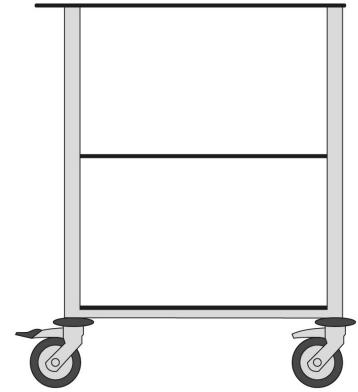

Photos are not contractual

Advantages

- ▶ Ergonomic, handy and light aluminium structure
- ▶ Adaptable according to your needs: shelves and 600 x 400 trays...
- ▶ 2 types of shelves: thermoplastic and compact
- ▶ Resistant to the disinfecting products of hospital environments
- ▶ Custom height on request

Hygienic

Ergonomic

Agily® 600 x 400 trolleys

Trolleys with compact shelf

Configuration n°11

600 x 400 trolleys equipped with a one top compact shelf with handle

> Ref. AGIL6_11

Configuration n°12

600 x 400 trolleys equipped with:

- ▶ 1 top compact shelf with handle
- ▶ 1 lower compact shelf

> Ref. AGIL6_12

Configuration n°13

600 x 400 trolleys equipped with:

- ▶ 1 top compact shelf with handle
- ▶ 1 middle compact shelf
- ▶ 1 lower compact shelf