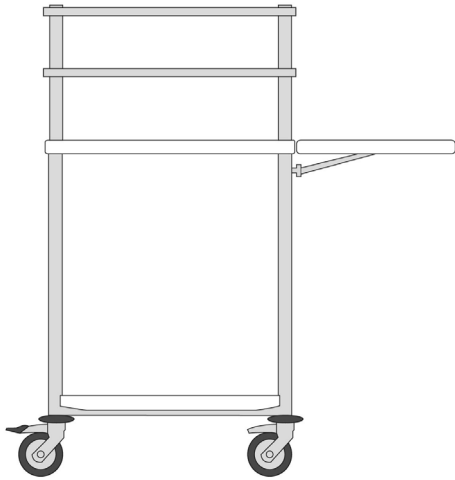

> Ref. AGIL6_29

Configuration n°31

600 x 400 trolleys equipped with:

- ▶ 1 top thermoplastic shelf
- ▶ 1 lower thermoplastic shelf
- ▶ 2 drawer H. 115 mm with runners
- ▶ 4 standard rails
- ▶ 1 foldable extension shelf
- ▶ 1 plastic tray
- ▶ 1 standard support for sharp container
- ▶ 1 double bag holder

> Ref. AGIL6_31

Configuration n°23

600 x 400 trolleys equipped with:

- ▶ 1 top thermoplastic shelf
- ▶ 1 lower thermoplastic shelf
- ▶ 1 upper frame with 2 standard rails

> Ref. AGIL6_23

Agily® 600 x 400 trolleys

Configuration n°10

600 x 400 trolleys equipped with:

- ▶ 1 top thermoplastic shelf
- ▶ 1 lower thermoplastic shelf
- ▶ 1 standard rail (top right)
- ▶ 1 foldable extension shelf
- ▶ 1 upper frame with 2 standard rails