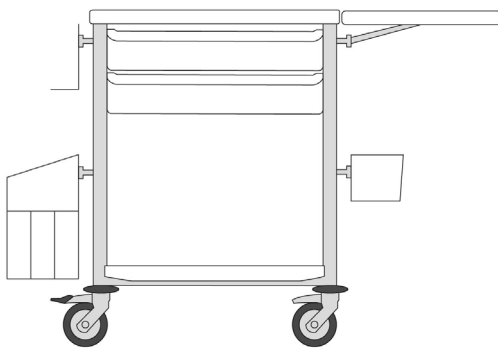

> Ref. AGIL6_17

Agily® 600 x 400 trolleys

Configuration n°26

600 x 400 trolleys equipped with:

- ▶ 1 top thermoplastic shelf
- ▶ 1 lower thermoplastic shelf
- ▶ 4 standard rails
- ▶ 1 foldable extension shelf
- ▶ 1 drawer H. 115 mm with runners

> Ref. AGIL6_26

Configuration n°29

600 x 400 trolleys equipped with:

- ▶ 1 top thermoplastic shelf
- ▶ 1 lower thermoplastic shelf
- ▶ 2 drawer H. 115 mm with runners
- ▶ 4 standard rails
- ▶ 1 foldable extension shelf

> Ref. AGIL6_29

Configuration n°31

600 x 400 trolleys equipped with:

- ▶ 1 top thermoplastic shelf
- ▶ 1 lower thermoplastic shelf
- ▶ 2 drawer H. 115 mm with runners
- ▶ 4 standard rails
- ▶ 1 foldable extension shelf
- ▶ 1 plastic tray
- ▶ 1 standard support for sharp container
- ▶ 1 double bag holder