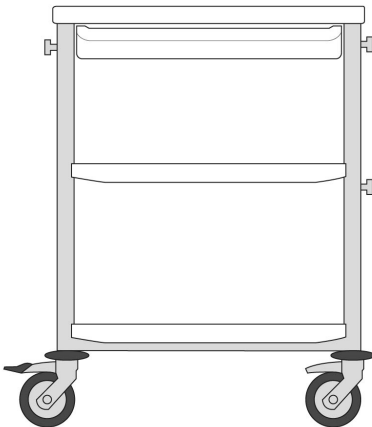

Configuration n°10

600 x 400 trolleys equipped with:

- ▶ 1 top thermoplastic shelf
- ▶ 1 lower thermoplastic shelf
- ▶ 1 standard rail (top right)
- ▶ 1 foldable extension shelf
- ▶ 1 upper frame with 2 standard rails

> Ref. AGIL6_10

Configuration n°36

600 x 400 trolleys equipped with:

- ▶ 1 top thermoplastic shelf
- ▶ 1 middle thermoplastic shelf
- ▶ 1 lower thermoplastic shelf
- ▶ 3 standard rails (top right, bottom right and top left)

> Ref. AGIL6_36

Configuration n°37

600 x 400 trolleys equipped with:

- ▶ 1 top thermoplastic shelf
- ▶ 1 middle thermoplastic shelf
- ▶ 1 lower thermoplastic shelf
- ▶ 1 drawer H. 75 mm with runners
- ▶ 3 standard rails (top right, bottom right and top left)