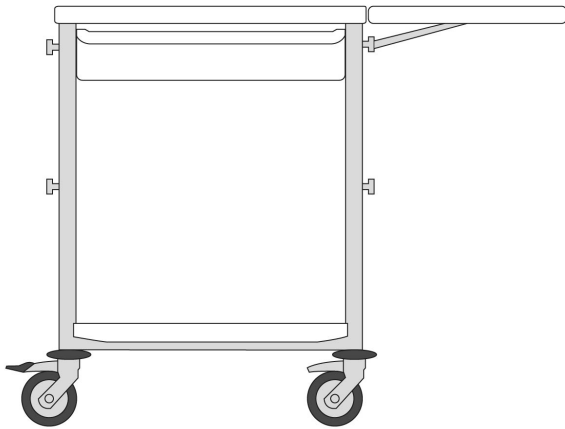

Agily® 600 x 400 trolleys

Configuration n°26

600 x 400 trolleys equipped with:

- 1 top thermoplastic shelf
- 1 lower thermoplastic shelf
- 4 standard rails
- 1 foldable extension shelf
- 1 drawer H. 115 mm with runners

> Ref. AGIL6_26