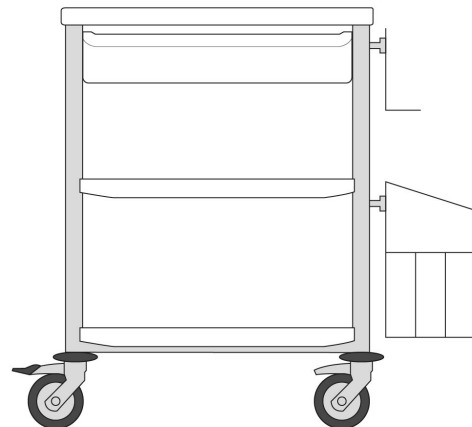

> Ref. AGIL6_10

Configuration n°36

600 x 400 trolleys equipped with:

- ▶ 1 top thermoplastic shelf
- ▶ 1 middle thermoplastic shelf
- ▶ 1 lower thermoplastic shelf
- ▶ 3 standard rails (top right, bottom right and top left)

> Ref. AGIL6_36

Configuration n°37

600 x 400 trolleys equipped with:

- ▶ 1 top thermoplastic shelf
- ▶ 1 middle thermoplastic shelf
- ▶ 1 lower thermoplastic shelf
- ▶ 1 drawer H. 75 mm with runners
- ▶ 3 standard rails (top right, bottom right and top left)

> Ref. AGIL6_37

Configuration n°38

600 x 400 trolleys equipped with:

- ▶ 1 top thermoplastic shelf
- ▶ 1 middle thermoplastic shelf
- ▶ 1 lower thermoplastic shelf
- ▶ 1 drawer H. 115 mm with runners
- ▶ 2 standard rails (top right, bottom right)
- ▶ 1 standard support for sharp container
- ▶ 1 bag holder