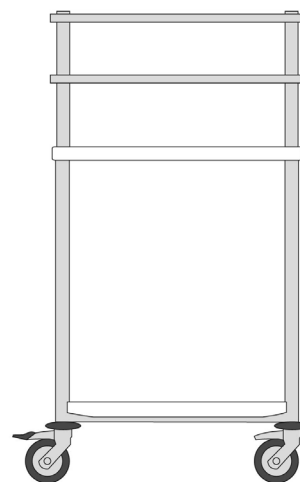

Configuration n°23

600 x 400 trolleys equipped with:

- 1 top thermoplastic shelf
- 1 lower thermoplastic shelf
- 1 upper frame with 2 standard rails

> Ref. AGIL6_23