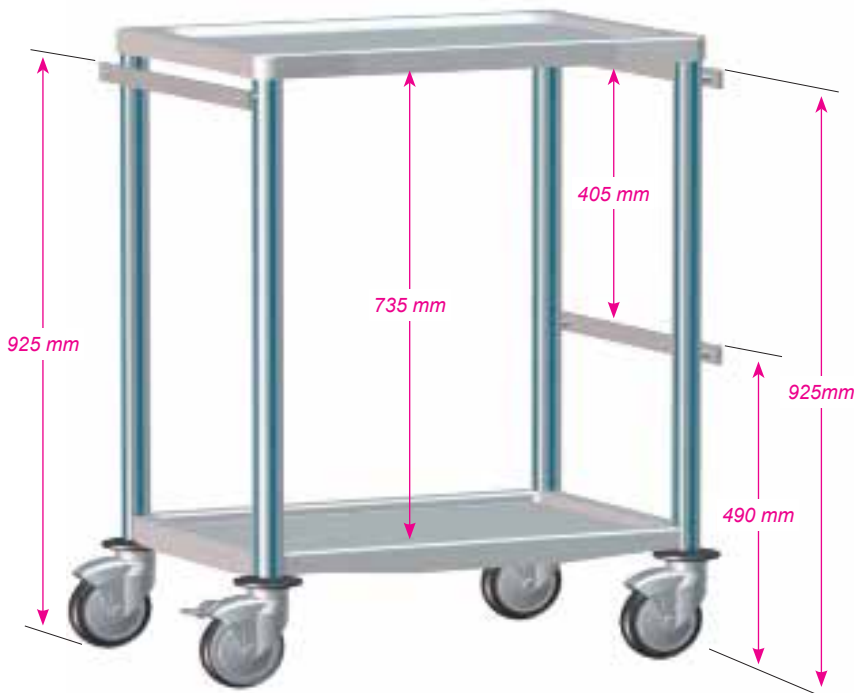

> Ref. AGIL6_10

Configuration n°36

600 x 400 trolleys equipped with:

- ▶ 1 top thermoplastic shelf
- ▶ 1 middle thermoplastic shelf
- ▶ 1 lower thermoplastic shelf
- ▶ 3 standard rails (top right, bottom right and top left)

> Ref. AGIL6_36

Configuration n°37

600 x 400 trolleys equipped with:

- ▶ 1 top thermoplastic shelf
- ▶ 1 middle thermoplastic shelf
- ▶ 1 lower thermoplastic shelf
- ▶ 1 drawer H. 75 mm with runners
- ▶ 3 standard rails (top right, bottom right and top left)

> Ref. AGIL6_37

Configuration n°38

600 x 400 trolleys equipped with:

- ▶ 1 top thermoplastic shelf
- ▶ 1 middle thermoplastic shelf
- ▶ 1 lower thermoplastic shelf
- ▶ 1 drawer H. 115 mm with runners
- ▶ 2 standard rails (top right, bottom right)
- ▶ 1 standard support for sharp container
- ▶ 1 bag holder

> Ref. AGIL6_38

Care furniture

Agily® 600 x 400 trolleys

Technical data

Dimensions of trolleys with thermoplastic shelves

Care furniture

Agily® 600 x 400 trolleys

Dimensions of trolleys with compact shelves