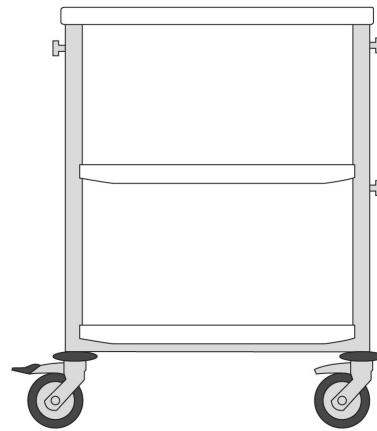

Configuration n°36

600 x 400 trolleys equipped with:

- 1 top thermoplastic shelf
- 1 middle thermoplastic shelf
- 1 lower thermoplastic shelf
- 3 standard rails (top right, bottom right and top left)

> Ref. AGIL6_36