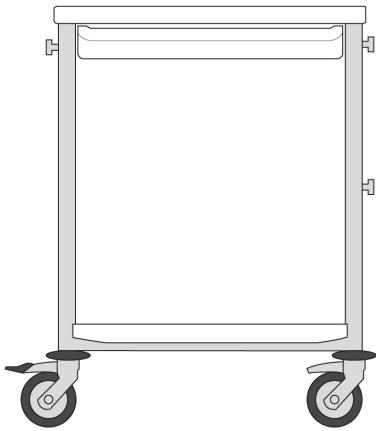

> Ref. AGIL6_13

Trolleys with thermoplastic shelf

Configuration n°03

600 x 400 trolleys equipped with a one top thermoplastic shelf

> Ref. AGIL6_03

Configuration n°05

600 x 400 trolleys equipped with:

- ▶ 1 top thermoplastic shelf
- ▶ 1 lower thermoplastic shelf
- ▶ 3 standard rails (top right, bottom right and top left)

> Ref. AGIL6_05

Configuration n°14

600 x 400 trolleys equipped with:

- ▶ 1 top thermoplastic shelf
- ▶ 1 lower thermoplastic shelf
- ▶ 1 tablet holder

> Ref. AGIL6_14

Agily® 600 x 400 trolleys

Configuration n°24

600 x 400 trolleys equipped with:

- ▶ 1 top thermoplastic shelf
- ▶ 1 lower thermoplastic shelf
- ▶ 1 drawer H. 75 mm with runners
- ▶ 3 standard rails (top right, bottom right and top left)

> Ref. AGIL6_24