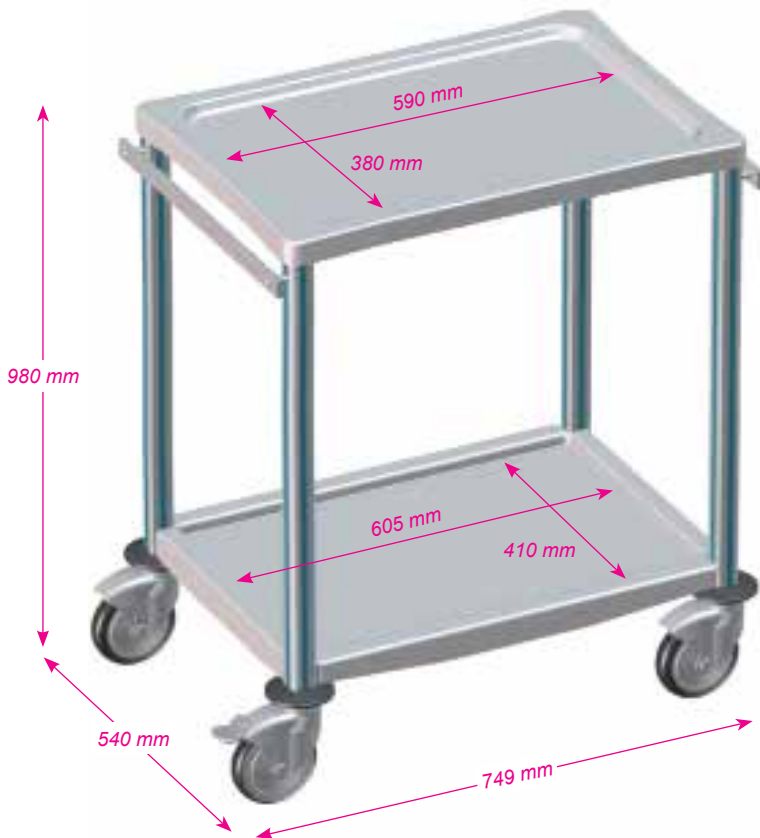

> Ref. AGIL6_10

Configuration n°36

600 x 400 trolleys equipped with:

- ▶ 1 top thermoplastic shelf
- ▶ 1 middle thermoplastic shelf
- ▶ 1 lower thermoplastic shelf
- ▶ 3 standard rails (top right, bottom right and top left)

> Ref. AGIL6_36

Configuration n°37

600 x 400 trolleys equipped with:

- ▶ 1 top thermoplastic shelf
- ▶ 1 middle thermoplastic shelf
- ▶ 1 lower thermoplastic shelf
- ▶ 1 drawer H. 75 mm with runners
- ▶ 3 standard rails (top right, bottom right and top left)

> Ref. AGIL6_37

Configuration n°38

600 x 400 trolleys equipped with:

- ▶ 1 top thermoplastic shelf
- ▶ 1 middle thermoplastic shelf
- ▶ 1 lower thermoplastic shelf
- ▶ 1 drawer H. 115 mm with runners
- ▶ 2 standard rails (top right, bottom right)
- ▶ 1 standard support for sharp container
- ▶ 1 bag holder

> Ref. AGIL6_38

Care furniture

Agily® 600 x 400 trolleys

Technical data

Dimensions of trolleys with thermoplastic shelves

Care furniture

Agily® 600 x 400 trolleys

Dimensions of trolleys with compact shelves