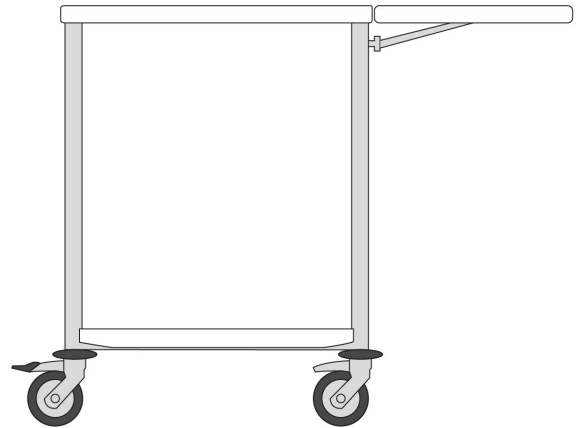

Configuration n°07

600 x 400 trolleys equipped with:

- 1 top thermoplastic shelf
- 1 lower thermoplastic shelf
- 1 standard rail (top right)
- 1 foldable extension shelf

> Ref. AGIL6_07