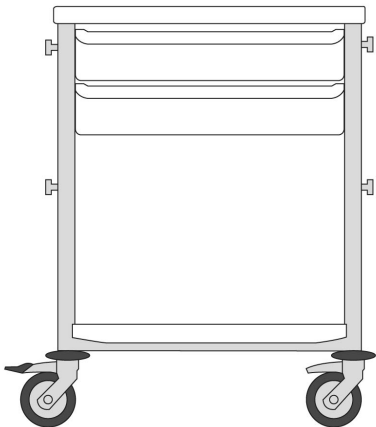

600 x 400 trolleys equipped with:

- ▶ 1 top thermoplastic shelf
- ▶ 1 lower thermoplastic shelf
- ▶ 1 drawer H. 75 mm with runners
- ▶ 3 standard rails (top right, bottom right and top left)

> Ref. AGIL6_24

Configuration n°25

600 x 400 trolleys equipped with:

- ▶ 1 top thermoplastic shelf
- ▶ 1 lower thermoplastic shelf
- ▶ 1 drawer H. 115 mm with runners
- ▶ 4 standard rails

> Ref. AGIL6_25

Configuration n°28