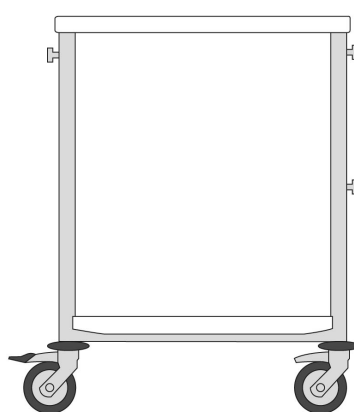

> Ref. AGIL6_13

Trolleys with thermoplastic shelf

Configuration n°03

600 x 400 trolleys equipped with a one top thermoplastic shelf

> Ref. AGIL6_03

Configuration n°05

600 x 400 trolleys equipped with:

- ▶ 1 top thermoplastic shelf
- ▶ 1 lower thermoplastic shelf
- ▶ 3 standard rails (top right, bottom right and top left)