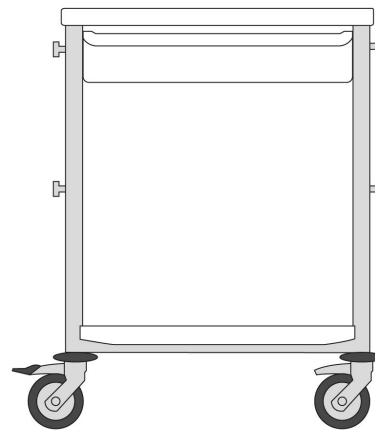

> Ref. AGIL6_13

Trolleys with thermoplastic shelf

Configuration n°03

600 x 400 trolleys equipped with a one top thermoplastic shelf

> Ref. AGIL6_03

Configuration n°05

600 x 400 trolleys equipped with:

- ▶ 1 top thermoplastic shelf
- ▶ 1 lower thermoplastic shelf
- ▶ 3 standard rails (top right, bottom right and top left)

> Ref. AGIL6_05

Configuration n°14

600 x 400 trolleys equipped with:

- ▶ 1 top thermoplastic shelf
- ▶ 1 lower thermoplastic shelf
- ▶ 1 tablet holder

> Ref. AGIL6_14

Agily® 600 x 400 trolleys

Configuration n°24

600 x 400 trolleys equipped with:

- ▶ 1 top thermoplastic shelf
- ▶ 1 lower thermoplastic shelf
- ▶ 1 drawer H. 75 mm with runners
- ▶ 3 standard rails (top right, bottom right and top left)

> Ref. AGIL6_24