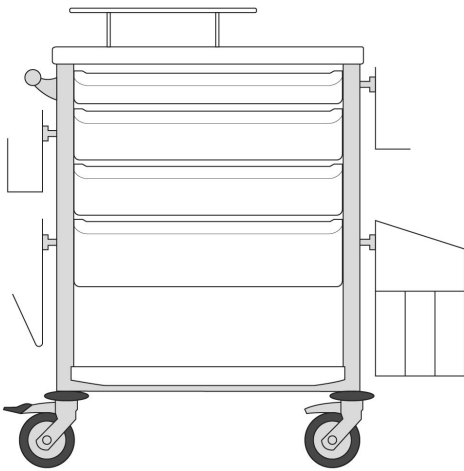

Care furniture

Agily® 600 x 400 trolleys

Configuration n°35

600 x 400 trolleys equipped with:

- 1 top thermoplastic shelf
- 1 bottle wedge 5 boxes - small model
- 1 lower thermoplastic shelf
- 1 push handle
- 1 drawer H. 75 mm with runners
- 2 drawer H. 115 mm with runners
- 1 drawer H. 155 mm with runners
- 1 compartmentalization kit 6 boxes for drawer H. 75 mm
- 1 compartmentalization kit 6 boxes for drawer H. 115 mm
- 4 standard rails
- 1 standard support for glove box
- 1 compartment sorter
- 1 standard support for sharp container
- 1 double bag holder

> Ref. AGIL6_35