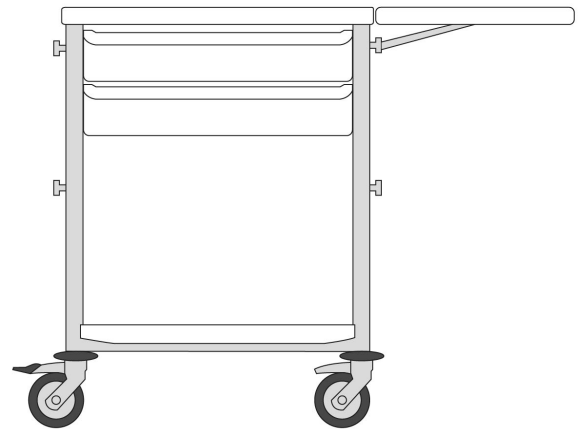

> Ref. AGIL6_17

Agily® 600 x 400 trolleys

Configuration n°26

600 x 400 trolleys equipped with:

- ▶ 1 top thermoplastic shelf
- ▶ 1 lower thermoplastic shelf
- ▶ 4 standard rails
- ▶ 1 foldable extension shelf
- ▶ 1 drawer H. 115 mm with runners

> Ref. AGIL6_26

Configuration n°29

600 x 400 trolleys equipped with:

- ▶ 1 top thermoplastic shelf
- ▶ 1 lower thermoplastic shelf
- ▶ 2 drawer H. 115 mm with runners
- ▶ 4 standard rails
- ▶ 1 foldable extension shelf