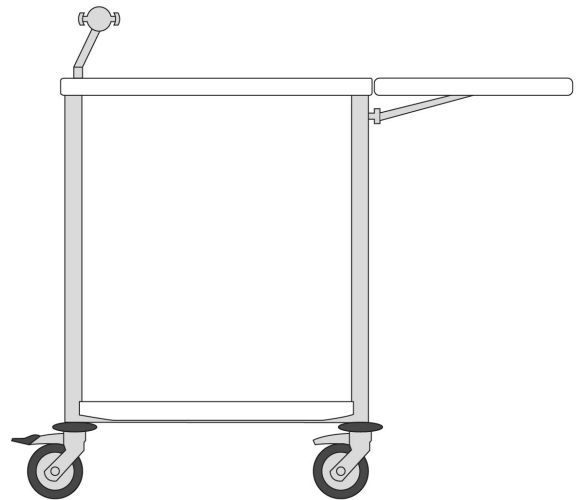

> Ref. AGIL6_30

Care furniture

Agily® 600 x 400 trolleys

Configuration n°35

600 x 400 trolleys equipped with:

- ▶ 1 top thermoplastic shelf
- ▶ 1 bottle wedge 5 boxes - small model
- ▶ 1 lower thermoplastic shelf
- ▶ 1 push handle
- ▶ 1 drawer H. 75 mm with runners
- ▶ 2 drawer H. 115 mm with runners
- ▶ 1 drawer H. 155 mm with runners
- ▶ 1 compartmentalization kit 6 boxes for drawer H. 75 mm
- ▶ 1 compartmentalization kit 6 boxes for drawer H. 115 mm
- ▶ 4 standard rails
- ▶ 1 standard support for glove box
- ▶ 1 compartment sorter
- ▶ 1 standard support for sharp container
- ▶ 1 double bag holder

> Ref. AGIL6_35

Configuration n°07

600 x 400 trolleys equipped with:

- ▶ 1 top thermoplastic shelf
- ▶ 1 lower thermoplastic shelf
- ▶ 1 standard rail (top right)
- ▶ 1 foldable extension shelf

> Ref. AGIL6_07