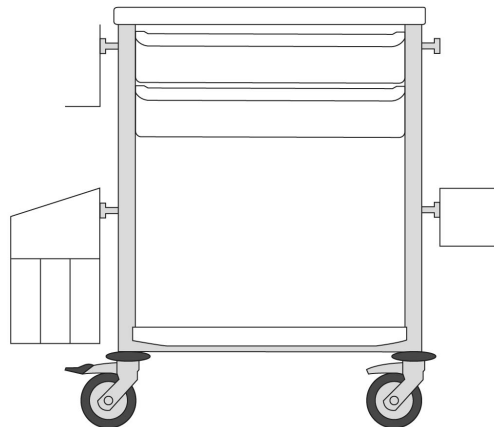

600 x 400 trolleys equipped with:

- ▶ 1 top thermoplastic shelf
- ▶ 1 lower thermoplastic shelf
- ▶ 1 drawer H. 75 mm with runners
- ▶ 3 standard rails (top right, bottom right and top left)

> Ref. AGIL6_24

Configuration n°25

600 x 400 trolleys equipped with:

- ▶ 1 top thermoplastic shelf
- ▶ 1 lower thermoplastic shelf
- ▶ 1 drawer H. 115 mm with runners
- ▶ 4 standard rails

> Ref. AGIL6_25

Configuration n°28

600 x 400 trolleys equipped with:

- ▶ 1 top thermoplastic shelf
- ▶ 1 lower thermoplastic shelf
- ▶ 2 drawer H. 115 mm with runners
- ▶ 4 standard rails

> Ref. AGIL6_28

Configuration n°30

600 x 400 trolleys equipped with:

- ▶ 1 top thermoplastic shelf
- ▶ 1 lower thermoplastic shelf
- ▶ 2 drawer H. 115 mm with runners
- ▶ 4 standard rails
- ▶ 1 plastic tray
- ▶ 1 standard support for sharp container
- ▶ 1 double bag holder